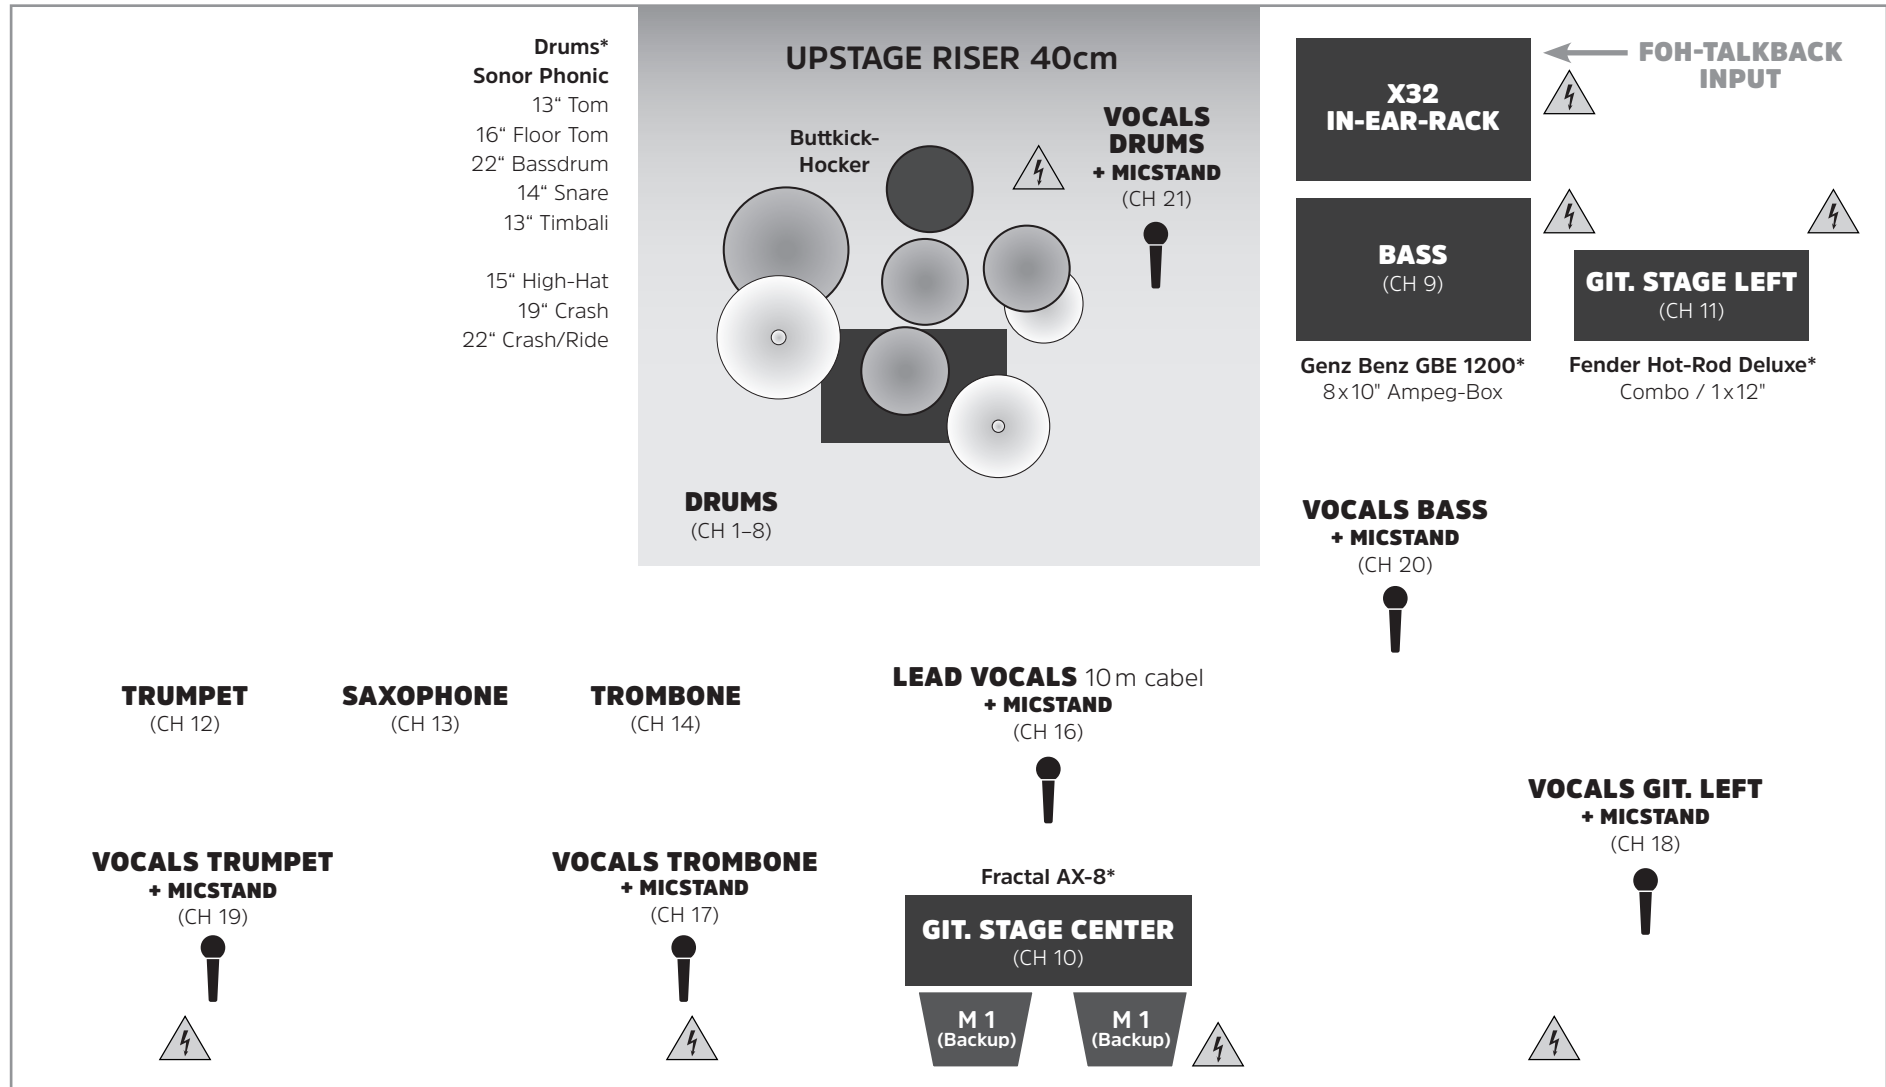

TEQUILA SUNRISE GANG AND THE STAGE-RIDER

Fragen an/questions to:
(+49) (0) 177-88 09 55 6 – rene@tatsg.de

*Marked equipment will be brought by the band –
it doesn't need to be provided by the promoter.

= 230 V backline power

TEQUILA SUNRISE GANG AND THE

TECHNICAL-RIDER

PA FOH Input:

CHANNEL	INSTRUMENT	MIC (required from venue)	MIC (XLR-signal from inear-rack)	XLR-MULTICORE TO STAGEBOX (10 m)
1	kick	Beta 52A	(opt. trigger sig.)	1
2	snare top	SM 57	(opt.)	2
3	side-snare (timbale)	SM57		
4	hi-hat	cond.		
5	tom 1	e604 / 904		
6	tom 2	e604 / 904		
7	OH right	cond.		
8	OH left	cond.		
9	bass		D.I out.	3
10	guitar stage center		D.I out.	4
11	guitar stage left		SM 57	5
12	trumpet		DPA 4099	6
13	saxophone		AKG C 5019	7
14	trombone		AMT P808	8
15	brass backup		AKG C 5019	9
16	lead vocals		SM 58	10
17	vocals trombone		SM 58	11
18	vocals git. left		SM 58	12
19	vocals trumpet		SM 58	13
20	vocals bass		SM 58	14
21	vocals drums		SM 58	15
22	Backup 1		D.I out.	16

Fragen an/questions to:

(+49) (0) 177-88 09 55 6 - rene@tatsg.de