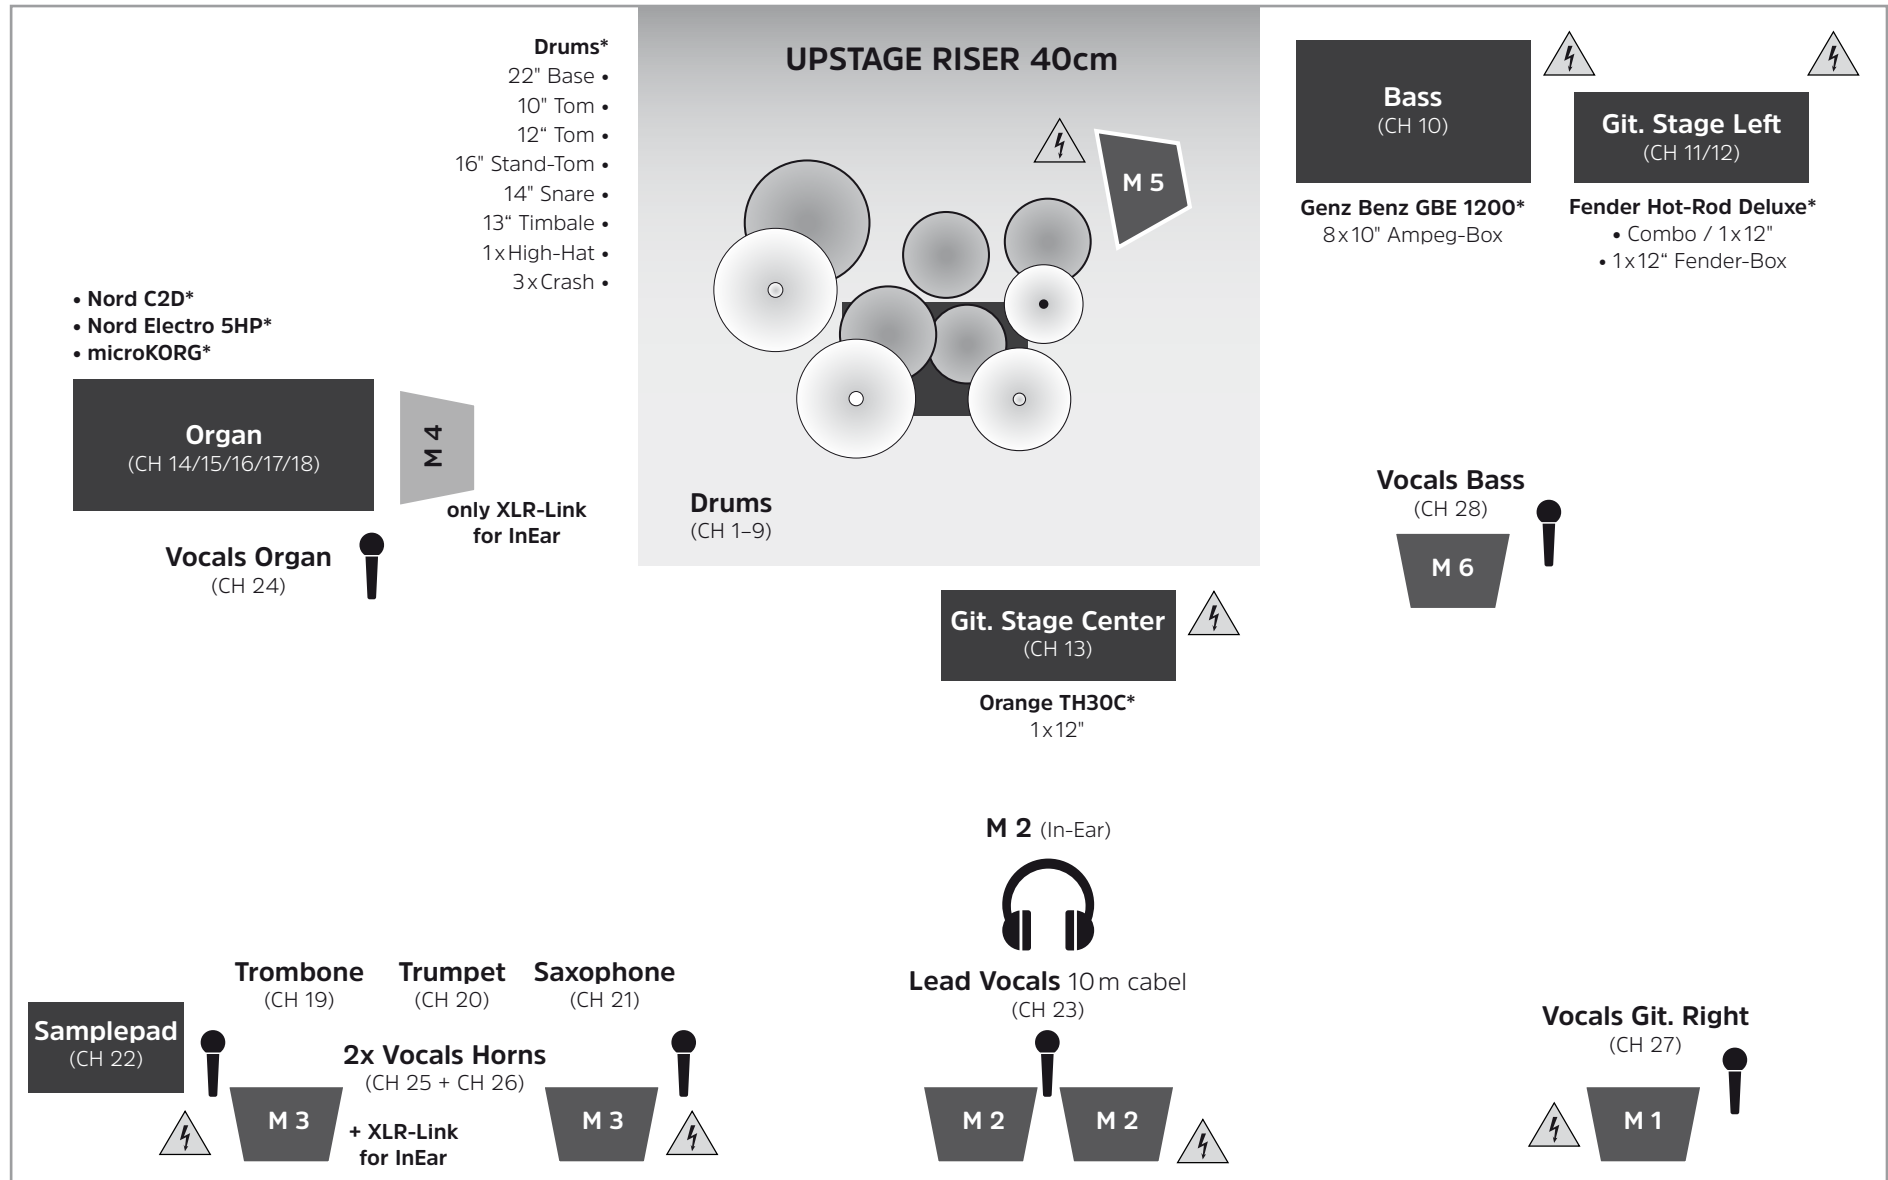

STAGERIDER

Tequila & the Sunrise Gang

Fragen an/questions to:
 (+49) (0) 177-88 09 55 6 – rene@tatsg.de

*Marked equipment will be brought by the band –
it doesn't need to be provided by the promoter.

 = 230 V backline power

TECHNICAL RIDER

Tequila & the Sunrise Gang

PA FOH Input:

Channel	Instrument	MIC. / D.I.
1	kick	SM 52b / Sm 91b
2	snare top	SM 57
3	side-snare (timbale)	SM57
4	hi hat	cond.
5	tom 1	SM 98 / MD 421
6	tom 2	SM 98 / MD 421
7	tom 3	SM 98 / MD 421
8	OH right	cond.
9	OH left	cond.
10	bass	line out
11	gitar stage left	SM 57 / CAD E 100
12	gitar stage left	SM 57 / CAD E 100
13	gitar stage center	SM 57 / CAD E 100
14	Nord C2D	line out
15	Nord C2D	line out
16	Nord Elektro 5HP	line out
17	Nord Elektro 5HP	line out
18	microkorg	line out
19	trombone	own mic (shure b98)
20	trumpet	own mic (lcm 77)
21	saxophone	own mic (AKG C 519 m)
22	sample pad	line out
23	lead vocals	own mic (SM 58)
24	vocals organ	SM 58
25	vocals horns	SM 58
26	vocals horns	SM 58
27	vocals git. left	own mic (SM 58)
28	vocals bass	SM 58