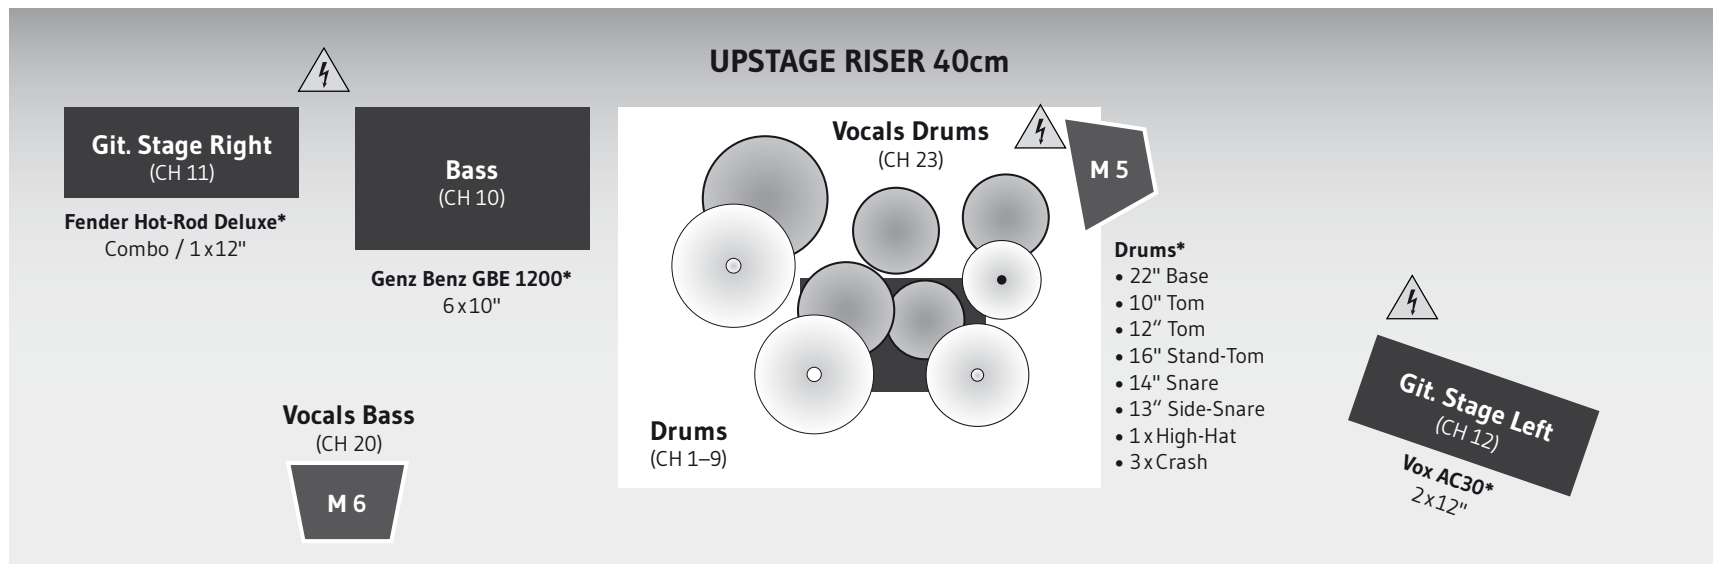

STAGERIDER

Tequila & the Sunrise Gang

Fragen an/questions to:
(+49) (0) 177-88 09 55 6 – rene@tatsg.de

*Marked equipment will be brought by the band –
it doesn't need to be provided by the promoter.

= 230 V backline power

TECHNICAL RIDER

Tequila & the Sunrise Gang

PA FOH Input:

Channel	Instrument	MIC. / D.I.
1	kick	SM 52b / Sm 91b
2	snare top	SM 57
3	side-snare	SM57
4	hi hat	cond.
5	tom 1	SM 98 / MD 421
6	tom 2	SM 98 / MD 421
7	tom 3	SM 98 / MD 421
8	OH right	cond.
9	OH left	cond.
10	bass	line out
11	gitar stage right	SM 57 / CAD E 100
12	gitar stage left	SM 57 / CAD E 100
13	organ	line out
14	organ	line out
15	sample-pad	line out
16	trombone	own mic (shure b98)
17	trumpet	own mic (lcm 77)
18	saxophone	own mic (AKG C 519 m)
19	vocals git. right	SM 58b
20	vocals bass	SM 58b
21	vocals horns	SM 58b
22	vocals horns	SM 58b
23	vocals drums	SM 58b
24	lead vocals	own mic (SM 58b)