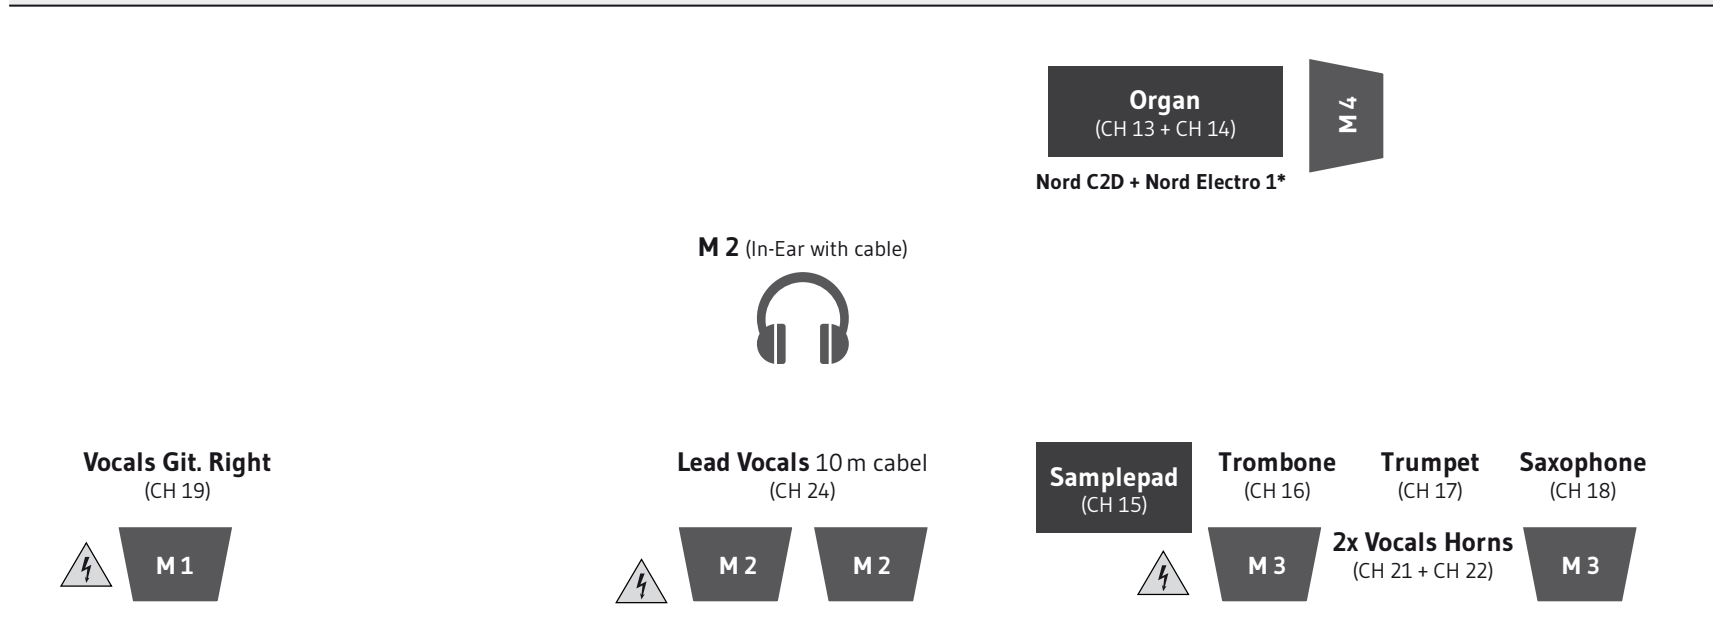

STAGERIDER

Tequila & the Sunrise Gang

Fragen an/questions to:
(+49) (0) 177-88 09 55 6 – rene@tatsg.de

*Marked equipment will be brought by the band –
it doesn't need to be provided by the promoter.

= 230 V backline power

TECHNICAL RIDER

Tequila & the Sunrise Gang

PA FOH Input:

Channel	Instrument	MIC. / D.I.
1	kick	SM 52b / Sm 91b
2	snare top	SM 57
3	side-snare	SM57
4	hi hat	cond.
5	tom 1	SM 98 / MD 421
6	tom 2	SM 98 / MD 421
7	tom 3	SM 98 / MD 421
8	OH right	cond.
9	OH left	cond.
10	bass	line out
11	gitar stage right	SM 57 / CAD E 100
12	gitar stage left	SM 57 / CAD E 100
13	organ	line out
14	organ	line out
15	sample-pad	line out
16	trombone	own mic (shure b98)
17	trumpet	own mic (lcm 77)
18	saxophone	own mic (AKG C 519 m)
19	vocals git. right	SM 58b
20	vocals bass	SM 58b
21	vocals horns	SM 58b
22	vocals horns	SM 58b
23	vocals drums	SM 58b
24	lead vocals	own mic (SM 58b)